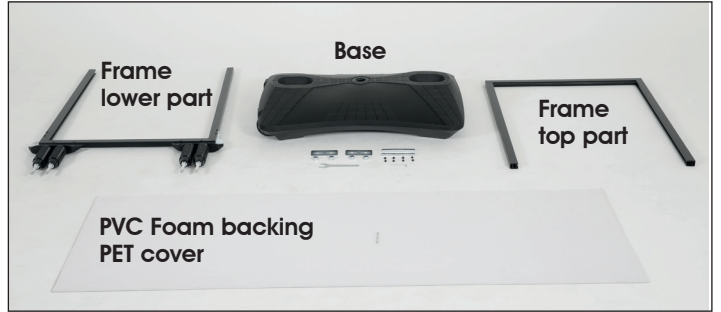

Installation Instructions

(1011990H000) WINDPRO SLIM

Each product includes

- 1 x Frame top part
- 1 x Frame lower part
- 1 x Base
- 1 x PVC Foam backing
- 2 x Pet cover
- 1 x 2,5 Allen key
- 1 x 17 Spanner
- 4 x Nut
- 2 x Sheet plate
- 2 x Frame connector part
- 8 x Bolt M4X8