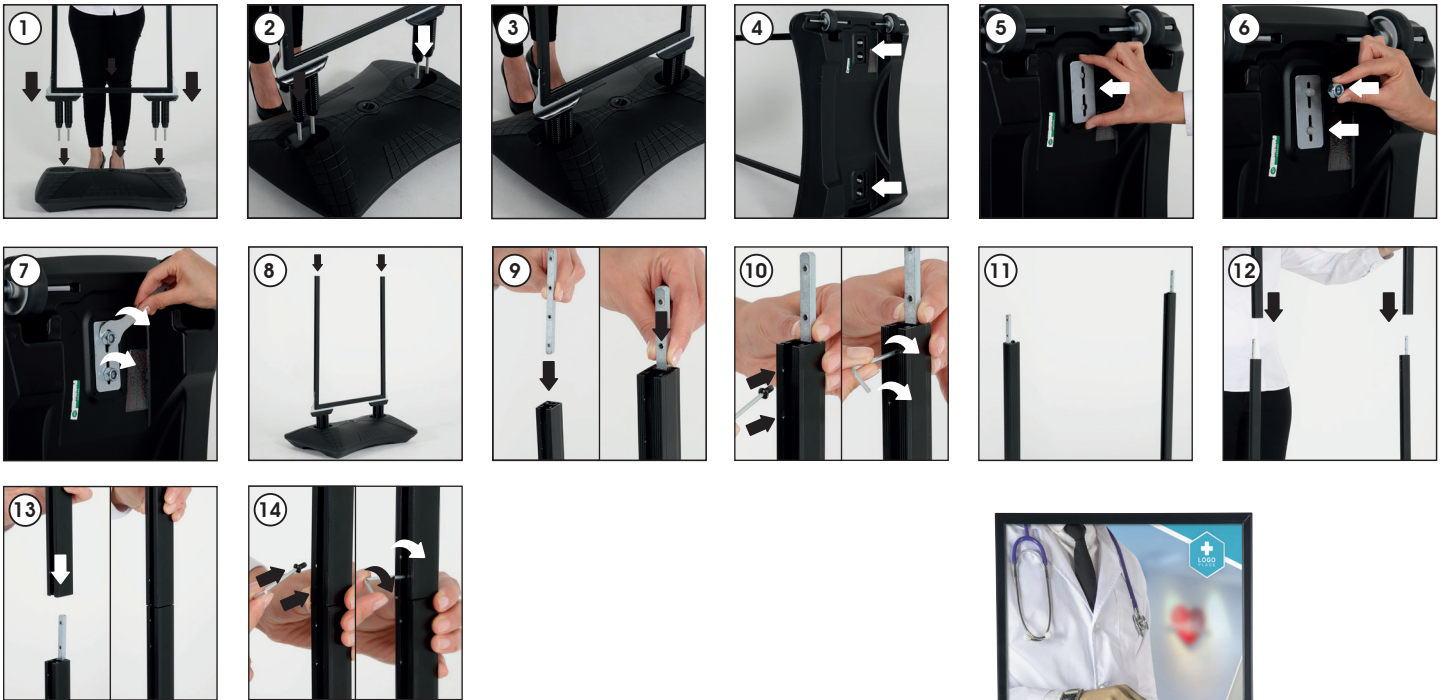

Installation Instructions

(1011990H000) WINDPRO SLIM

Each product includes

- 1 x Frame top part
- 1 x Frame lower part
- 1 x Base
- 1 x PVC Foam backing
- 2 x Pet cover
- 1 x 2,5 Allen key
- 1 x 17 Spanner
- 4 x Nut
- 2 x Sheet plate
- 2 x Frame connector part
- 8 x Bolt M4X8