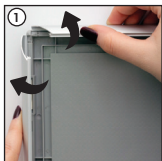

Installation Instructions

(1010061H000) BASIC SNAP FRAME

Screw & anchor mounting

Hanger mounting

Landscape or portrait positions

Each frame includes wall mounting accessories (4 screws & 4 anchors)

Storage conditions: Goods should be stored at 0°-35°C in a dry place.
Store in the original package.