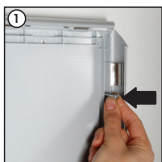

Installation Instructions

(1010061H000) BASIC SNAP FRAME

Screw & anchor mounting

Hanger mounting

Landscape or portrait positions

Each frame includes wall mounting accessories (4 screws & 4 anchors)

Storage conditions: Goods should be stored at 0°-35°C in a dry place.
Store in the original package.