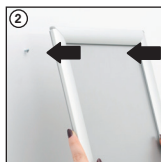

Installation Instructions

(1010061H000) BASIC SNAP FRAME

Screw & anchor mounting

Hanger mounting

Landscape or portrait positions

Each frame includes wall mounting accessories (4 screws & 4 anchors)

Storage conditions: Goods should be stored at 0°-35°C in a dry place.
Store in the original package.