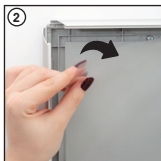

Installation Instructions

(1010061H000) BASIC SNAP FRAME

Screw & anchor mounting

Hanger mounting

Landscape or portrait positions

Each frame includes wall mounting accessories (4 screws & 4 anchors)

Storage conditions: Goods should be stored at 0°-35°C in a dry place.
Store in the original package.