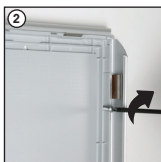

Installation Instructions

(1010061H000) BASIC SNAP FRAME

Screw & anchor mounting

Hanger mounting

Landscape or portrait positions

Each frame includes wall mounting accessories (4 screws & 4 anchors)

Storage conditions: Goods should be stored at 0°-35°C in a dry place.
Store in the original package.